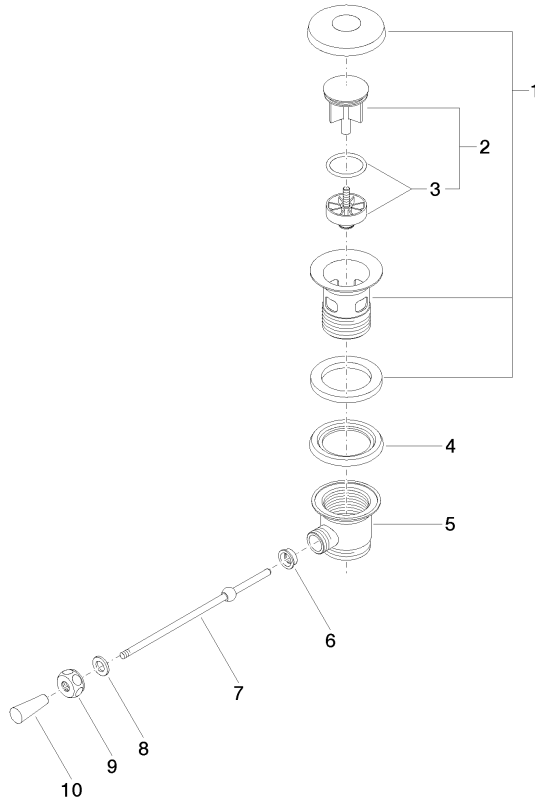

Basin Waste 1 1/4" - Brushed Chrome

IMO

10 300 970

- length of knee lever 185 mm
 - european pop-up waste
- Only suitable for basins with an overflow.**

Fits: IMO, LULU, MADISON, MEM, TARA, CL.1, LISSÉ, VAIA, META, CYO

Only suitable for basins with an overflow.

	Brushed Chrome	10 300 970-93
	Chrome	10 300 970-00
	Brushed Platinum	10 300 970-06
	Platinum	10 300 970-08
	Durabress (23kt Gold)	10 300 970-09
	Dark Chrome	10 300 970-19
	Light Gold	10 300 970-26
	Brushed Light Gold	10 300 970-27
	Brushed Durabress (23kt Gold)	10 300 970-28
	Matte Black	10 300 970-33
	Brushed Bronze	10 300 970-42
	Brushed Champagne (22kt Gold)	10 300 970-46
	Champagne (22kt Gold)	10 300 970-47
	Brushed Dark Platinum	10 300 970-99

Required miscellaneous

Washer NBR 70 39,0 x 29,0 x 2,0 mm - 09 14 05 016 90

Required miscellaneous

Pipe Ø 32 x 0,75 x 110 mm - Brushed Chrome 09 28 23 005-93

10 300 970

10 300 970

Spare parts list

No.	Item Number	Name	Quantity used	Delivery time
1	90 11 01 026 00-93	cup	1	20
2	04 31 20 016 00-93	plug	1	-
Spare part can no longer be ordered, please order the replacement item				
3	04 28 10 026 00 90	accessories	1	2
4	09 14 03 025 90	seal	1	2
5	09 11 01 023-93	cup	1	20
6	09 14 05 040 90	seal	1	2
7	09 31 09 055-93	pull-rod	1	20
8	09 30 11 049 90	disc	1	2
9	09 23 30 003-93	nut	1	20
10	09 20 01 040-93	handle	1	20